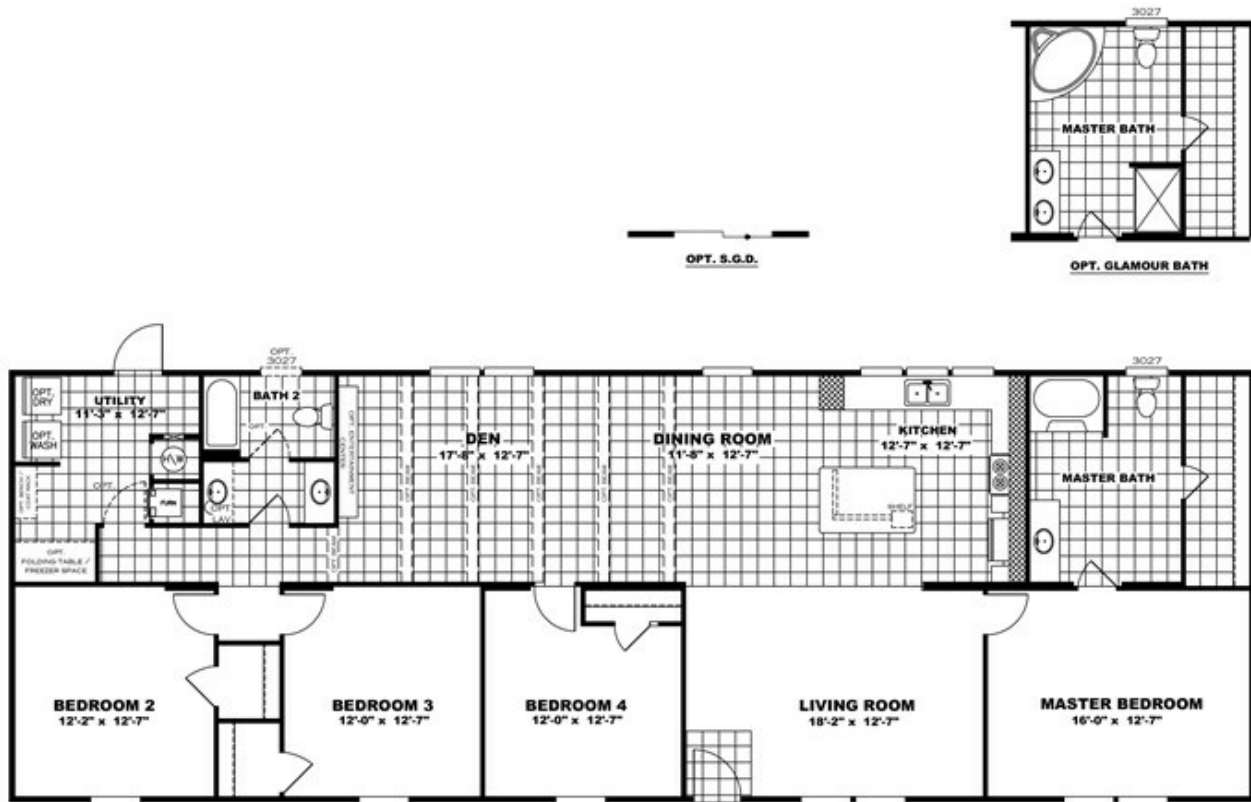

THE TRADITION 76

THE TRADITION 76 Model number: 34TRA28764BH

4 beds • 2 baths • 2128 sq.ft. • 28' width • 76' depth

Our home building facilities invest in continuous product and process improvements. Plans, dimensions, features, materials, specifications and availability are subject to change without notice or obligation. Renderings and floor plans are representative likenesses of our homes and may differ from the actual homes. We invite you to tour a Home Center near you and inspect the highest value in quality housing available or call (864) 585-2453 to speak with a Home Consultant. Copyright 2017, CMH. All rights reserved.