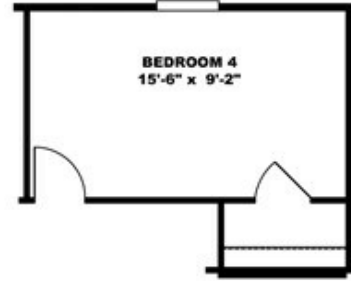

# THE TRADITION 60

**THE TRADITION 60** Floor plan number: CAP029367TNAB  
3 beds • 2 baths • 1680 sq.ft. • 28' width • 60' depth

**OPT. GLAMOUR BATH**

**OPT. SGD**

**OPT. 4 BEDROOM**

Our home building facilities invest in continuous product and process improvements. Plans, dimensions, features, materials, specifications and availability are subject to change without notice or obligation. Renderings and floor plans are representative likenesses of our homes and may differ from the actual homes. We invite you to tour a Home Center near you and inspect the highest value in quality housing available or call (864) 585-2453 to speak with a Home Consultant. Copyright 2017, CMH. All rights reserved.