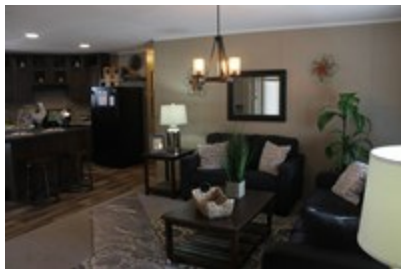

# THE TRADITION 60

**THE TRADITION 60** Floor plan number: CAP029367TNAB  
3 beds • 2 baths • 1680 sq.ft. • 28' width • 60' depth

**OPT. GLAMOUR BATH**

**OPT. SGD**

**OPT. 4 BEDROOM**

Our home building facilities invest in continuous product and process improvements. Plans, dimensions, features, materials, specifications and availability are subject to change without notice or obligation. Renderings and floor plans are representative likenesses of our homes and may differ from the actual homes. We invite you to tour a Home Center near you and inspect the highest value in quality housing available or call (864) 585-2453 to speak with a Home Consultant. Copyright 2017, CMH. All rights reserved.