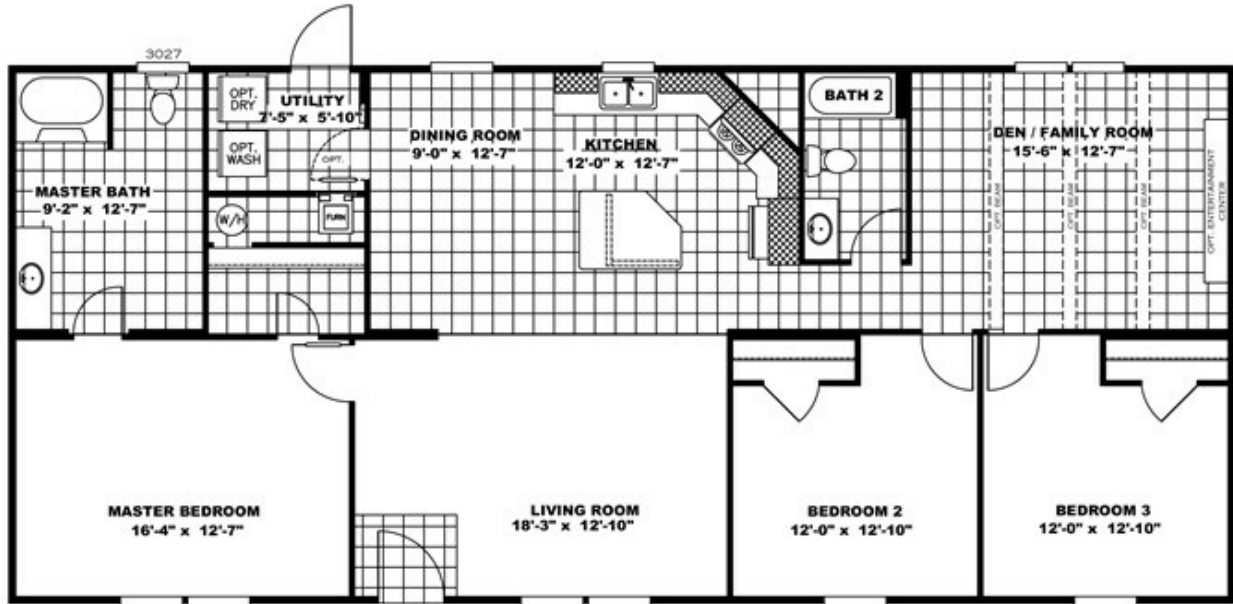

# THE TRADITION 60

**THE TRADITION 60** Floor plan number: CAP029367TNAB  
3 beds • 2 baths • 1680 sq.ft. • 28' width • 60' depth

**OPT. GLAMOUR BATH**

**OPT. SGD**

**OPT. 4 BEDROOM**

Our home building facilities invest in continuous product and process improvements. Plans, dimensions, features, materials, specifications and availability are subject to change without notice or obligation. Renderings and floor plans are representative likenesses of our homes and may differ from the actual homes. We invite you to tour a Home Center near you and inspect the highest value in quality housing available or call (864) 585-2453 to speak with a Home Consultant. Copyright 2017, CMH. All rights reserved.