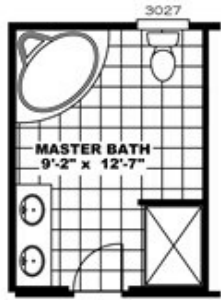

# THE TRADITION 60

**THE TRADITION 60** Floor plan number: CAP029367TNAB  
3 beds • 2 baths • 1680 sq.ft. • 28' width • 60' depth

**OPT. GLAMOUR BATH**

**OPT. SGD**

**OPT. 4 BEDROOM**

Our home building facilities invest in continuous product and process improvements. Plans, dimensions, features, materials, specifications and availability are subject to change without notice or obligation. Renderings and floor plans are representative likenesses of our homes and may differ from the actual homes. We invite you to tour a Home Center near you and inspect the highest value in quality housing available or call (864) 585-2453 to speak with a Home Consultant. Copyright 2017, CMH. All rights reserved.