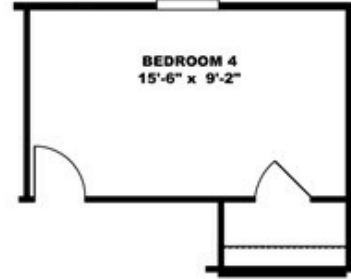

THE TRADITION 60

THE TRADITION 60 Model number: 34TRA28603AH

3 beds • 2 baths • 1680 sq.ft. • 28' width • 60' depth

OPT. GLAMOUR BATH

OPT. SGD

OPT. 4 BEDROOM

Our home building facilities invest in continuous product and process improvements. Plans, dimensions, features, materials, specifications and availability are subject to change without notice or obligation. Renderings and floor plans are representative likenesses of our homes and may differ from the actual homes. We invite you to tour a Home Center near you and inspect the highest value in quality housing available or call (864) 585-2453 to speak with a