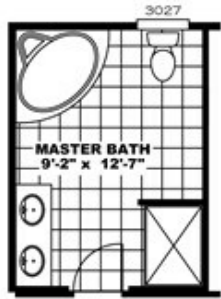

THE TRADITION 60

THE TRADITION 60 Model number: 34TRA28603AH

3 beds • 2 baths • 1680 sq.ft. • 28' width • 60' depth

OPT. GLAMOUR BATH

OPT. SGD

OPT. 4 BEDROOM

Our home building facilities invest in continuous product and process improvements. Plans, dimensions, features, materials, specifications and availability are subject to change without notice or obligation. Renderings and floor plans are representative likenesses of our homes and may differ from the actual homes. We invite you to tour a Home Center near you and inspect the highest value in quality housing available or call (864) 585-2453 to speak with a