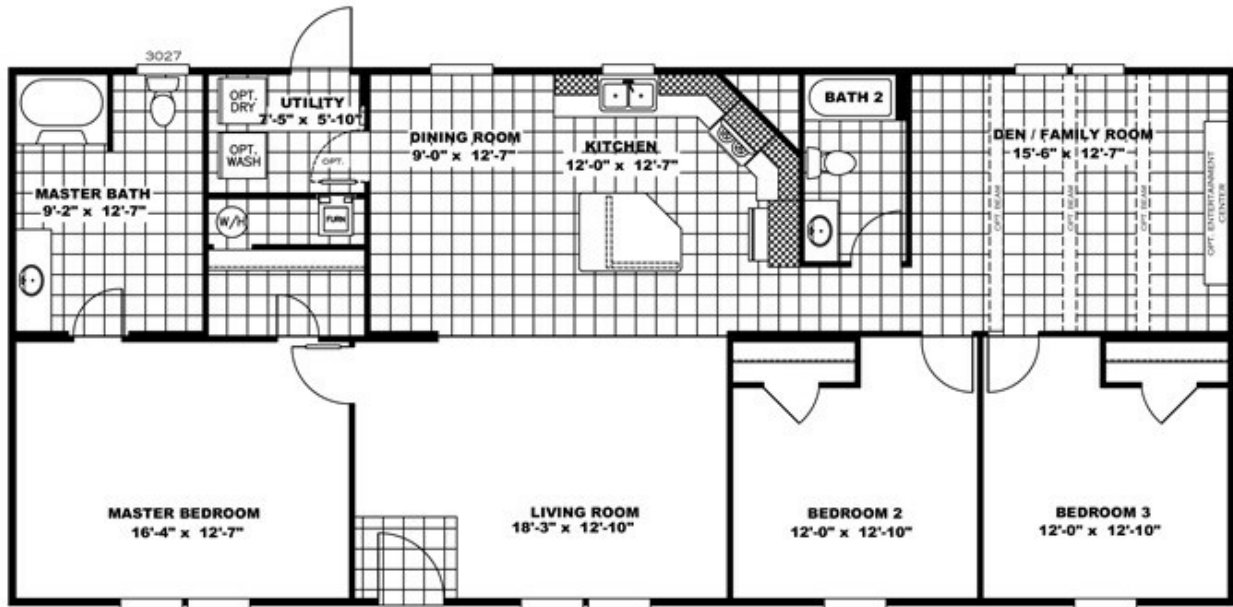

THE TRADITION 60

THE TRADITION 60 Model number: 34TRA28603AH

3 beds • 2 baths • 1680 sq.ft. • 28' width • 60' depth

OPT. GLAMOUR BATH

OPT. SGD

OPT. 4 BEDROOM

Our home building facilities invest in continuous product and process improvements. Plans, dimensions, features, materials, specifications and availability are subject to change without notice or obligation. Renderings and floor plans are representative likenesses of our homes and may differ from the actual homes. We invite you to tour a Home Center near you and inspect the highest value in quality housing available or call (864) 585-2453 to speak with a