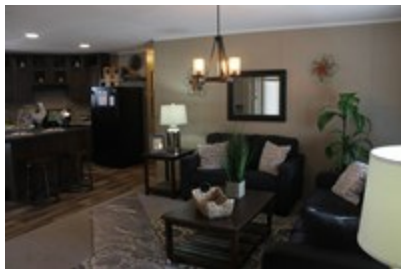

THE TRADITION 60

THE TRADITION 60 Model number: 34TRA28603AH

3 beds • 2 baths • 1680 sq.ft. • 28' width • 60' depth

OPT. GLAMOUR BATH

OPT. SGD

OPT. 4 BEDROOM

Our home building facilities invest in continuous product and process improvements. Plans, dimensions, features, materials, specifications and availability are subject to change without notice or obligation. Renderings and floor plans are representative likenesses of our homes and may differ from the actual homes. We invite you to tour a Home Center near you and inspect the highest value in quality housing available or call (864) 585-2453 to speak with a