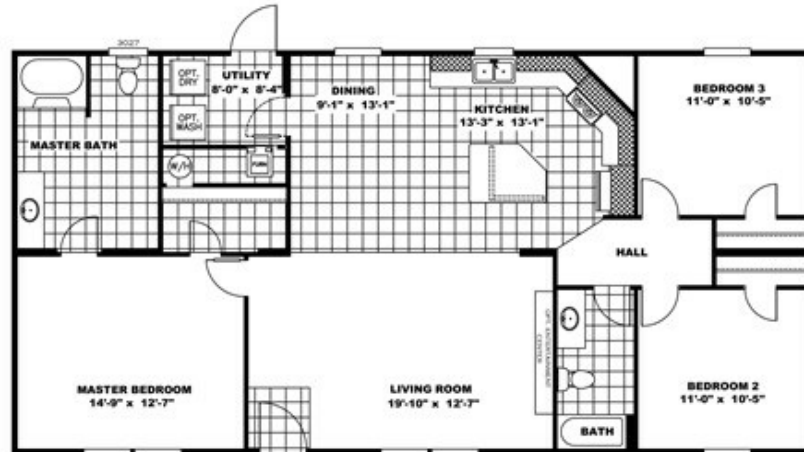

# THE TRADITION 52

**THE TRADITION 52** Floor plan number: CAP030423TNAB

**3 beds • 2 baths • 1456 sq.ft. • 28' width • 52' depth**

Our home building facilities invest in continuous product and process improvements. Plans, dimensions, features, materials, specifications and availability are subject to change without notice or obligation. Renderings and floor plans are representative likenesses of our homes and may differ from the actual homes. We invite you to tour a Home Center near you and inspect the highest value in quality housing available or call (864) 585-2453 to speak with a Home Consultant. Copyright 2017, CMH. All rights reserved.