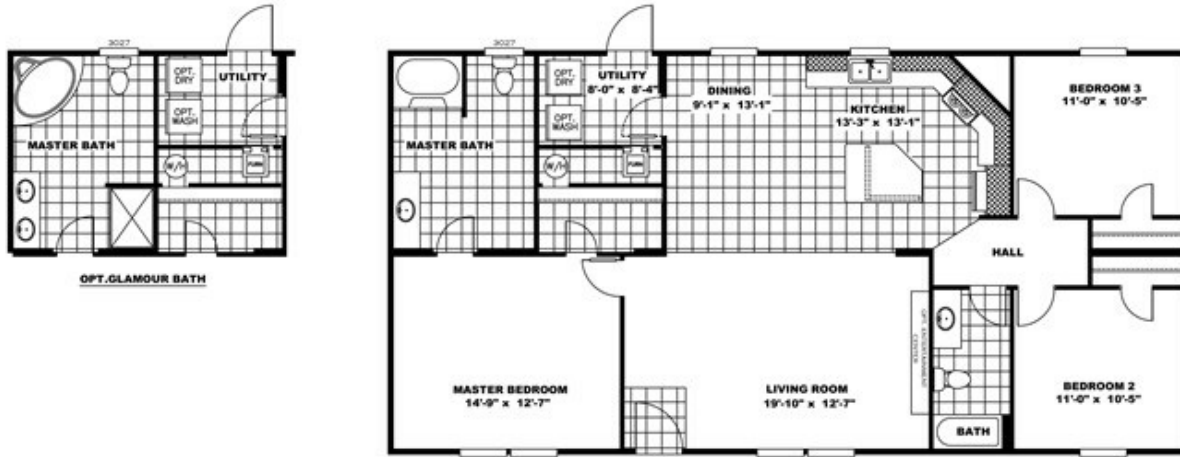

THE TRADITION 52

THE TRADITION 52 Model number: 34TRA28523AH

3 beds • 2 baths • 1456 sq.ft. • 28' width • 52' depth

Our home building facilities invest in continuous product and process improvements. Plans, dimensions, features, materials, specifications and availability are subject to change without notice or obligation. Renderings and floor plans are representative likenesses of our homes and may differ from the actual homes. We invite you to tour a Home Center near you and inspect the highest value in quality housing available or call (864) 585-2453 to speak with a Home Consultant. Copyright 2017, CMH. All rights reserved.