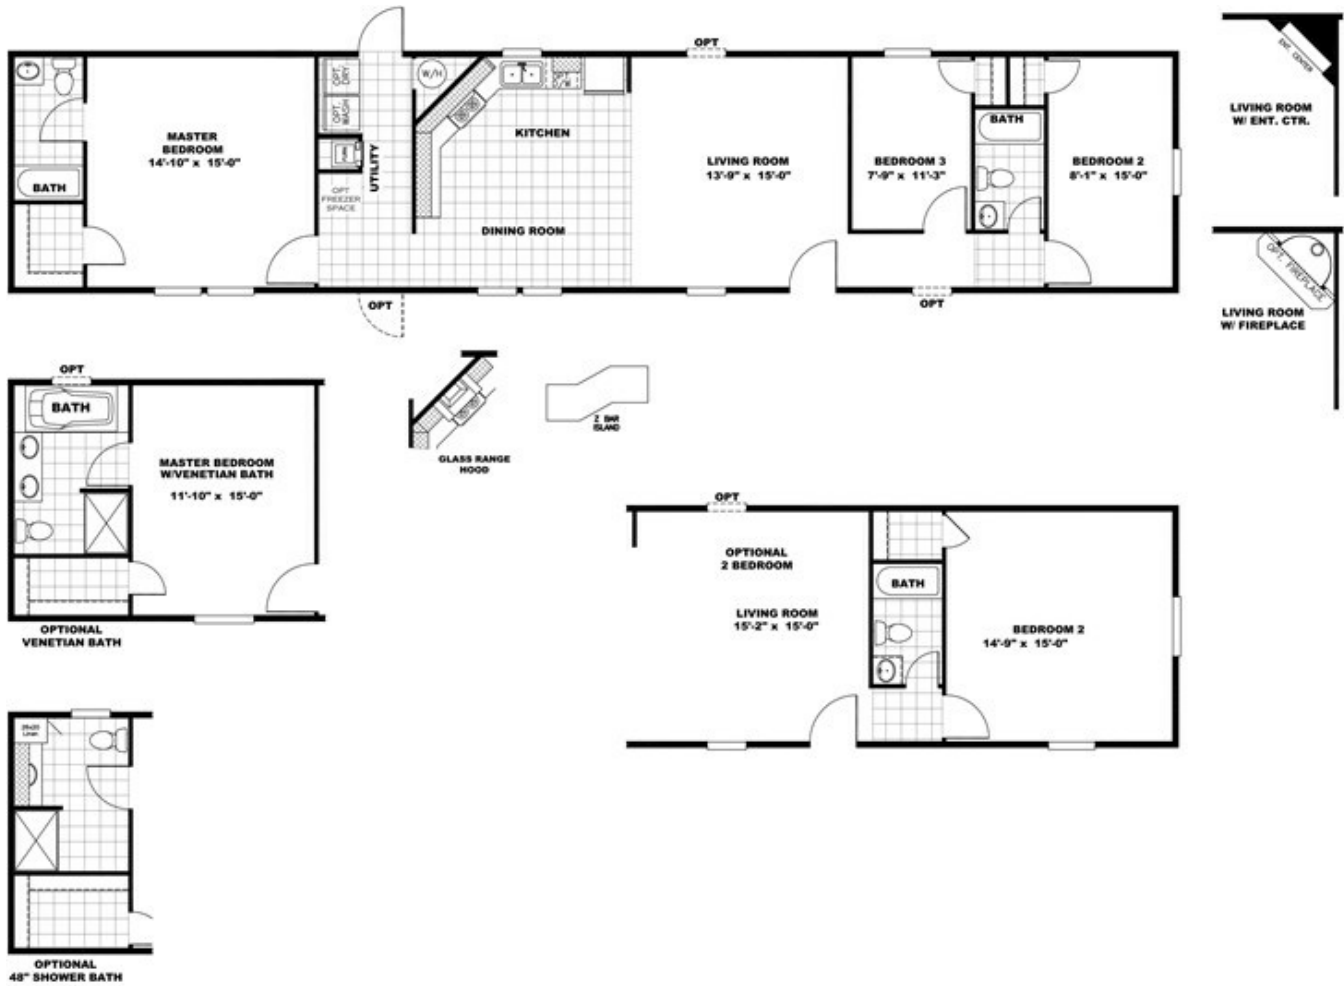

BLAZER EXTREME 76 C

BLAZER EXTREME 76 C Model number: 22BRX16763CH

3 beds • 2 baths • 1216 sq.ft. • 16' width • 76' depth

Our home building facilities invest in continuous product and process improvements. Plans, dimensions, features, materials, specifications and availability are subject to change without notice or obligation. Renderings and floor plans are representative likenesses of our homes and may differ from the actual homes. We invite you to tour a Home Center near you and inspect the highest value in quality housing available or call (864) 585-2453 to speak with a Home Consultant. Copyright 2017, CMH. All rights reserved.