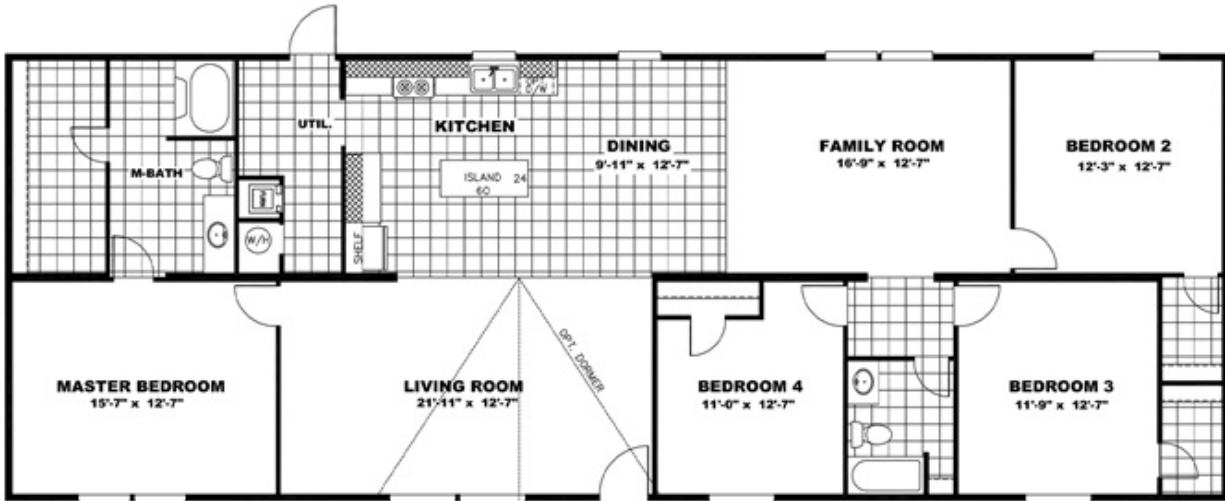

THE HAVEN Model number: 36TRU28724RH17

4 beds • 2 baths • 2016 sq.ft. • 28' width • 72' depth

Our home building facilities invest in continuous product and process improvements. Plans, dimensions, features, materials, specifications and availability are subject to change without notice or obligation. Renderings and floor plans are representative likenesses of our homes and may differ from the actual homes. We invite you to tour a Home Center near you and inspect the highest value in quality housing available or call (864) 585-2453 to speak with a Home Consultant. Copyright 2017, CMH. All rights reserved.