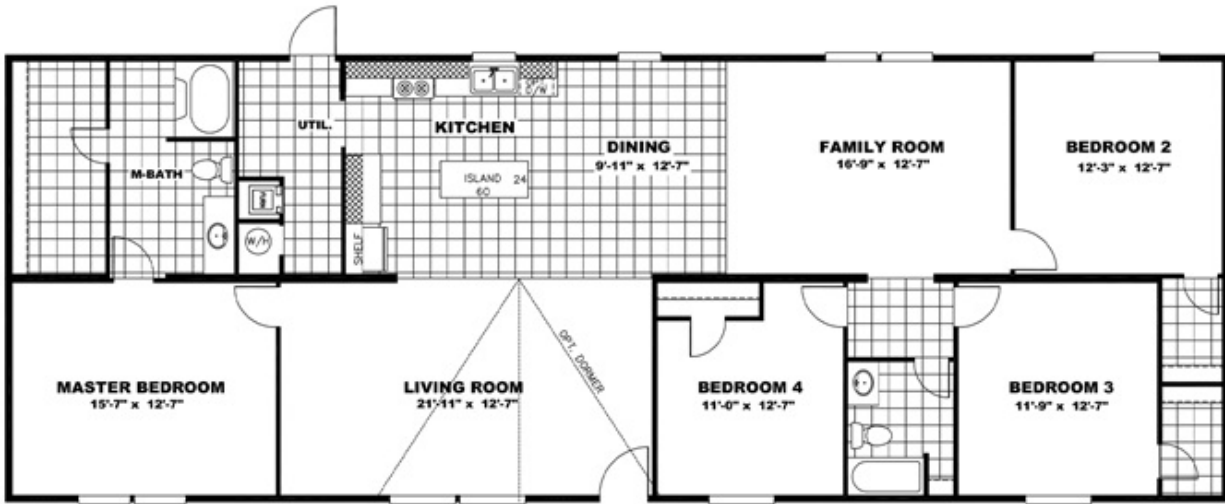

THE HAVEN Floor plan number: CWP033889TNAB

4 beds • 2 baths • 2016 sq.ft. • 28' width • 72' depth

Our home building facilities invest in continuous product and process improvements. Plans, dimensions, features, materials, specifications and availability are subject to change without notice or obligation. Renderings and floor plans are representative likenesses of our homes and may differ from the actual homes. We invite you to tour a Home Center near you and inspect the highest value in quality housing available or call (864) 585-2453 to speak with a Home Consultant. Copyright 2017, CMH. All rights reserved.