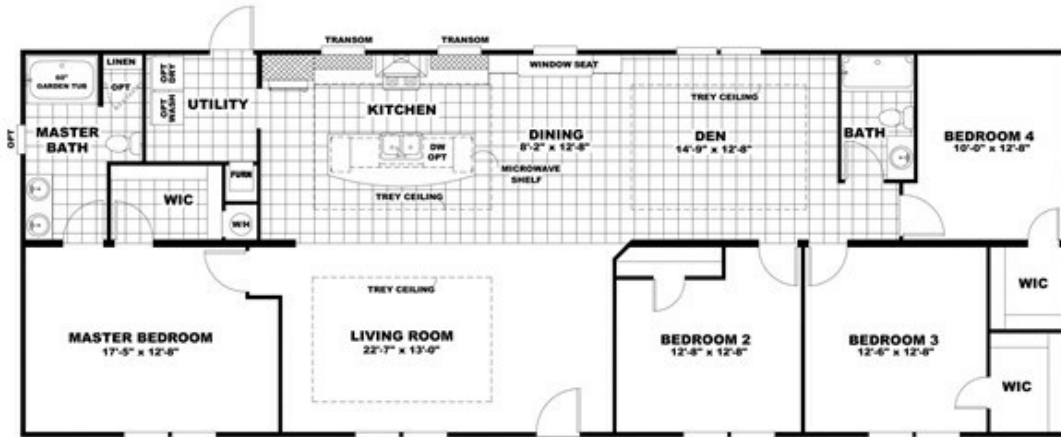

SWEET CAROLINE

SWEET CAROLINE

Floor plan number: RIC247027NCAB

4 beds • 2 baths • 2016 sq.ft. • 28' width • 72' depth

Our home building facilities invest in continuous product and process improvements. Plans, dimensions, features, materials, specifications and availability are subject to change without notice or obligation. Renderings and floor plans are representative likenesses of our homes and may differ from the actual homes. We invite you to tour a Home Center near you and inspect the highest value in quality housing available or call (864) 585-2453 to speak with a Home Consultant. Copyright 2017, CMH. All rights reserved.