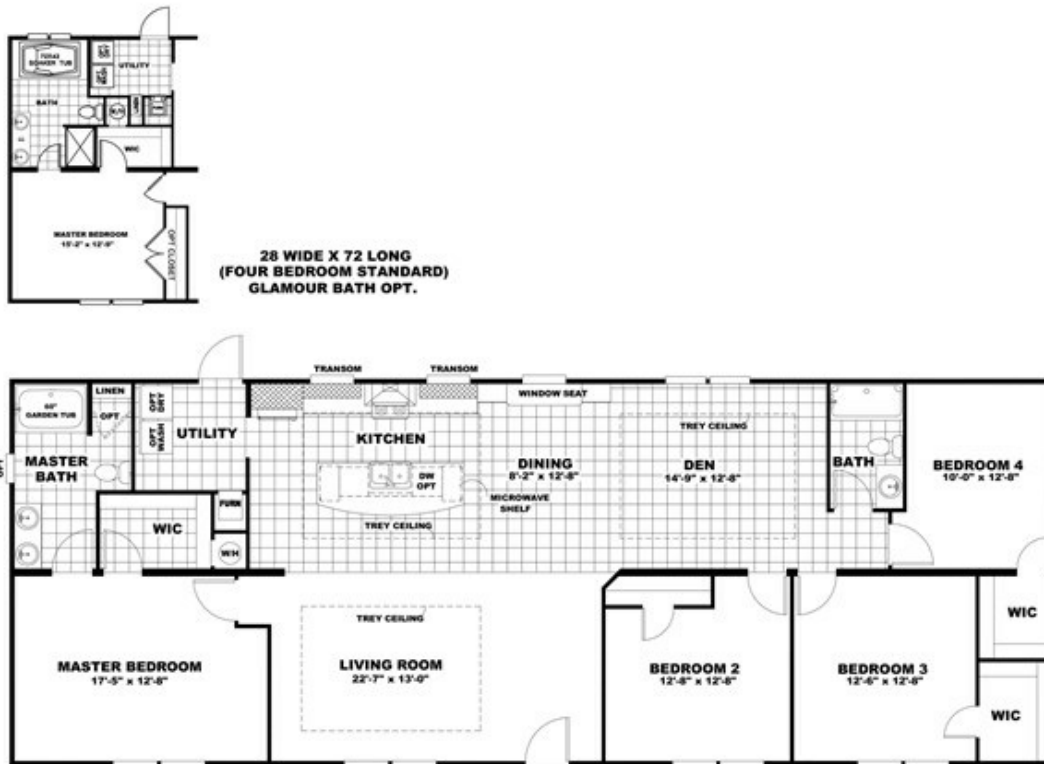

SWEET CAROLINE

SWEET CAROLINE Model number: 58SCS28724AH

4 beds • 2 baths • 2016 sq.ft. • 28' width • 72' depth

Our home building facilities invest in continuous product and process improvements. Plans, dimensions, features, materials, specifications and availability are subject to change without notice or obligation. Renderings and floor plans are representative likenesses of our homes and may differ from the actual homes. We invite you to tour a Home Center near you and inspect the highest value in quality housing available or call (864) 585-2453 to speak with a Home Consultant. Copyright 2017, CMH. All rights reserved.