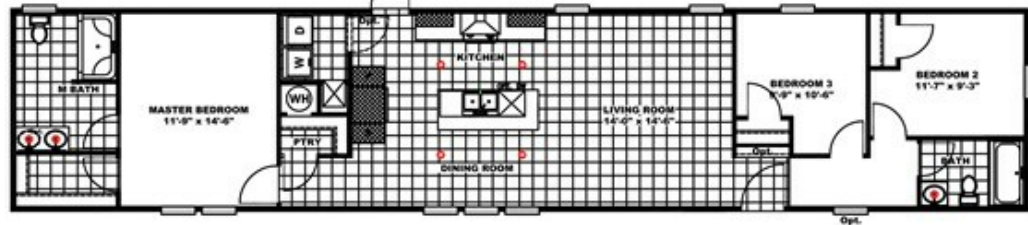

# REVOLUTION 76A Model number: 46REV16763AH

3 beds • 2 baths • 1216 sq.ft. • 16' width • 76' depth

**OPT/FANTASY BATH**

**OPT/KITCHEN BEAMS**  
= ON LEFT LOOKING

**OPT/2BED**

**Opt. Venetian Bath**

Our home building facilities invest in continuous product and process improvements. Plans, dimensions, features, materials, specifications and availability are subject to change without notice or obligation. Renderings and floor plans are representative likenesses of our homes and may differ from the actual homes. We invite you to tour a Home Center near you and inspect the highest value in quality housing available or call (864) 585-2453 to speak with a Home Consultant. Copyright 2017, CMH. All rights reserved.